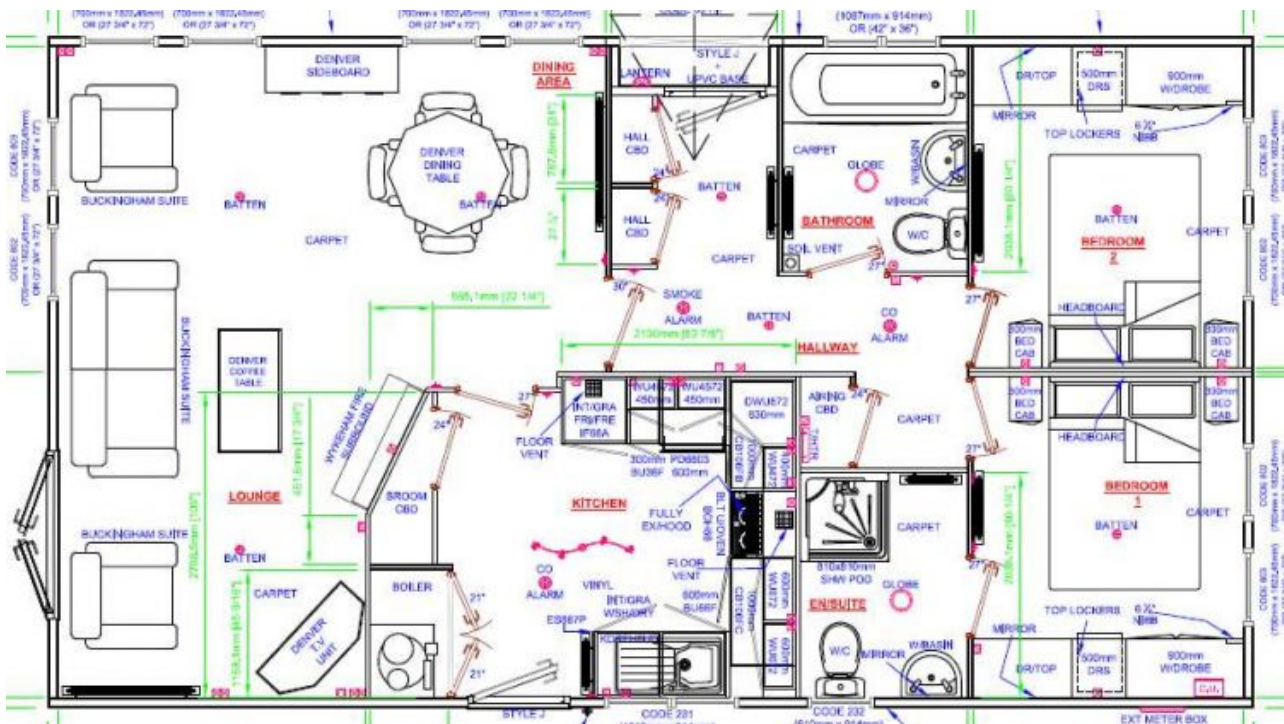

New Homeseeker Jasmin (36x20) 1017 Oaklands

£152,995

Features

- Full central heating and double glazing throughout
- Two double bedroom home including all furnishings
- Kitchen with integrated appliances
- Lounge/diner with electric fireplace
- Built in wardrobes in both bedrooms
- Main bedroom with en-suite shower room
- Professionally co-ordinated fittings and furnishings
- Price includes full brick skirting, steps and connection to services
- The pitch fee for this home will be 191.72 per month
- Situated on a prime retirement estate with 24hr security