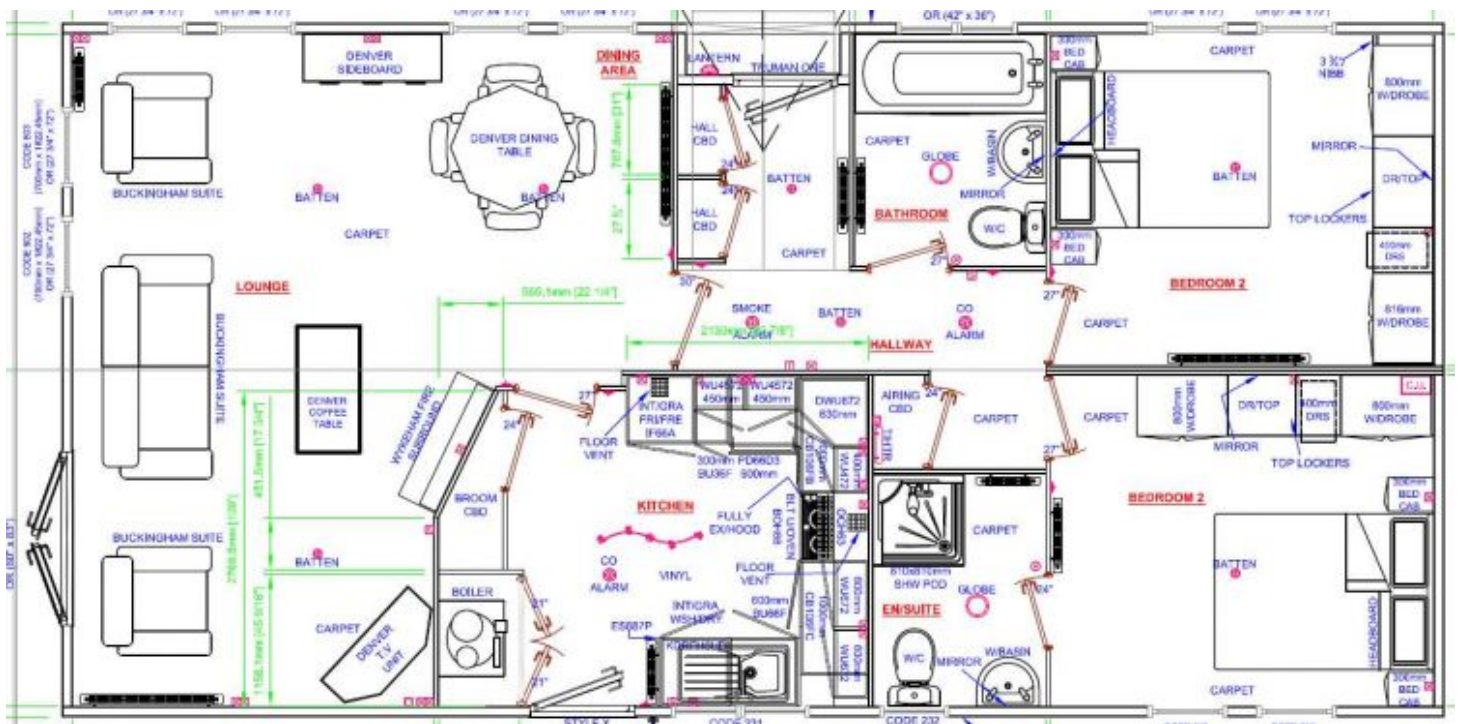

New Homeseeker Jasmin (40x20)
1022 Oaklands

£159,995

Features

- Large lounge/diner with electric fireplace
- Fully furnished two double bedroom home
- Kitchen with integrated appliances
- Built in wardrobes in both bedrooms
- Main bedroom with en-suite shower room
- Professionally co-ordinated fittings and furnishings
- Full central heating and double glazing throughout
- Price includes full brick skirting, steps and connection to services
- The pitch fee for this home will be 231.95 per month
- Situated on a prime retirement estate with 24hr security